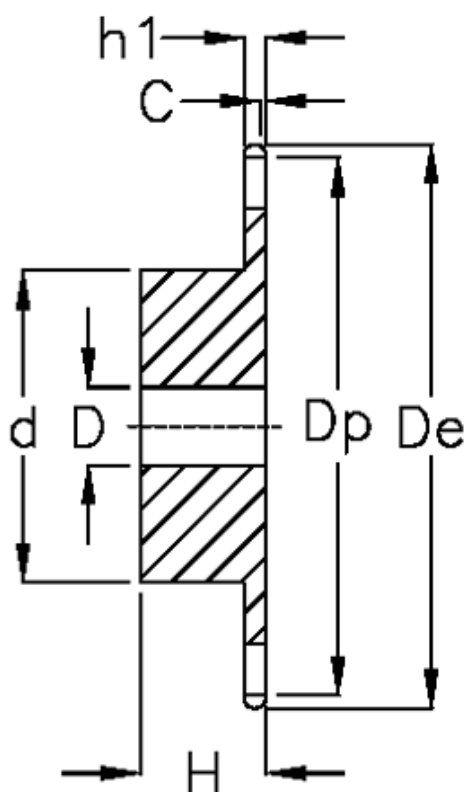

Article number: 616081008018

Description: Sprocket 16 B-1 Z=18 simplex
predrilled, Rustfast

Measures

C = 2.5
d = 100
D = 20±0,5
De = 157
Dp = 146.28

For chain size = 1" x 17,02 mm

For chain type = 16 B-1

H = 45

h1 = 16.2

Number of teeth = 18